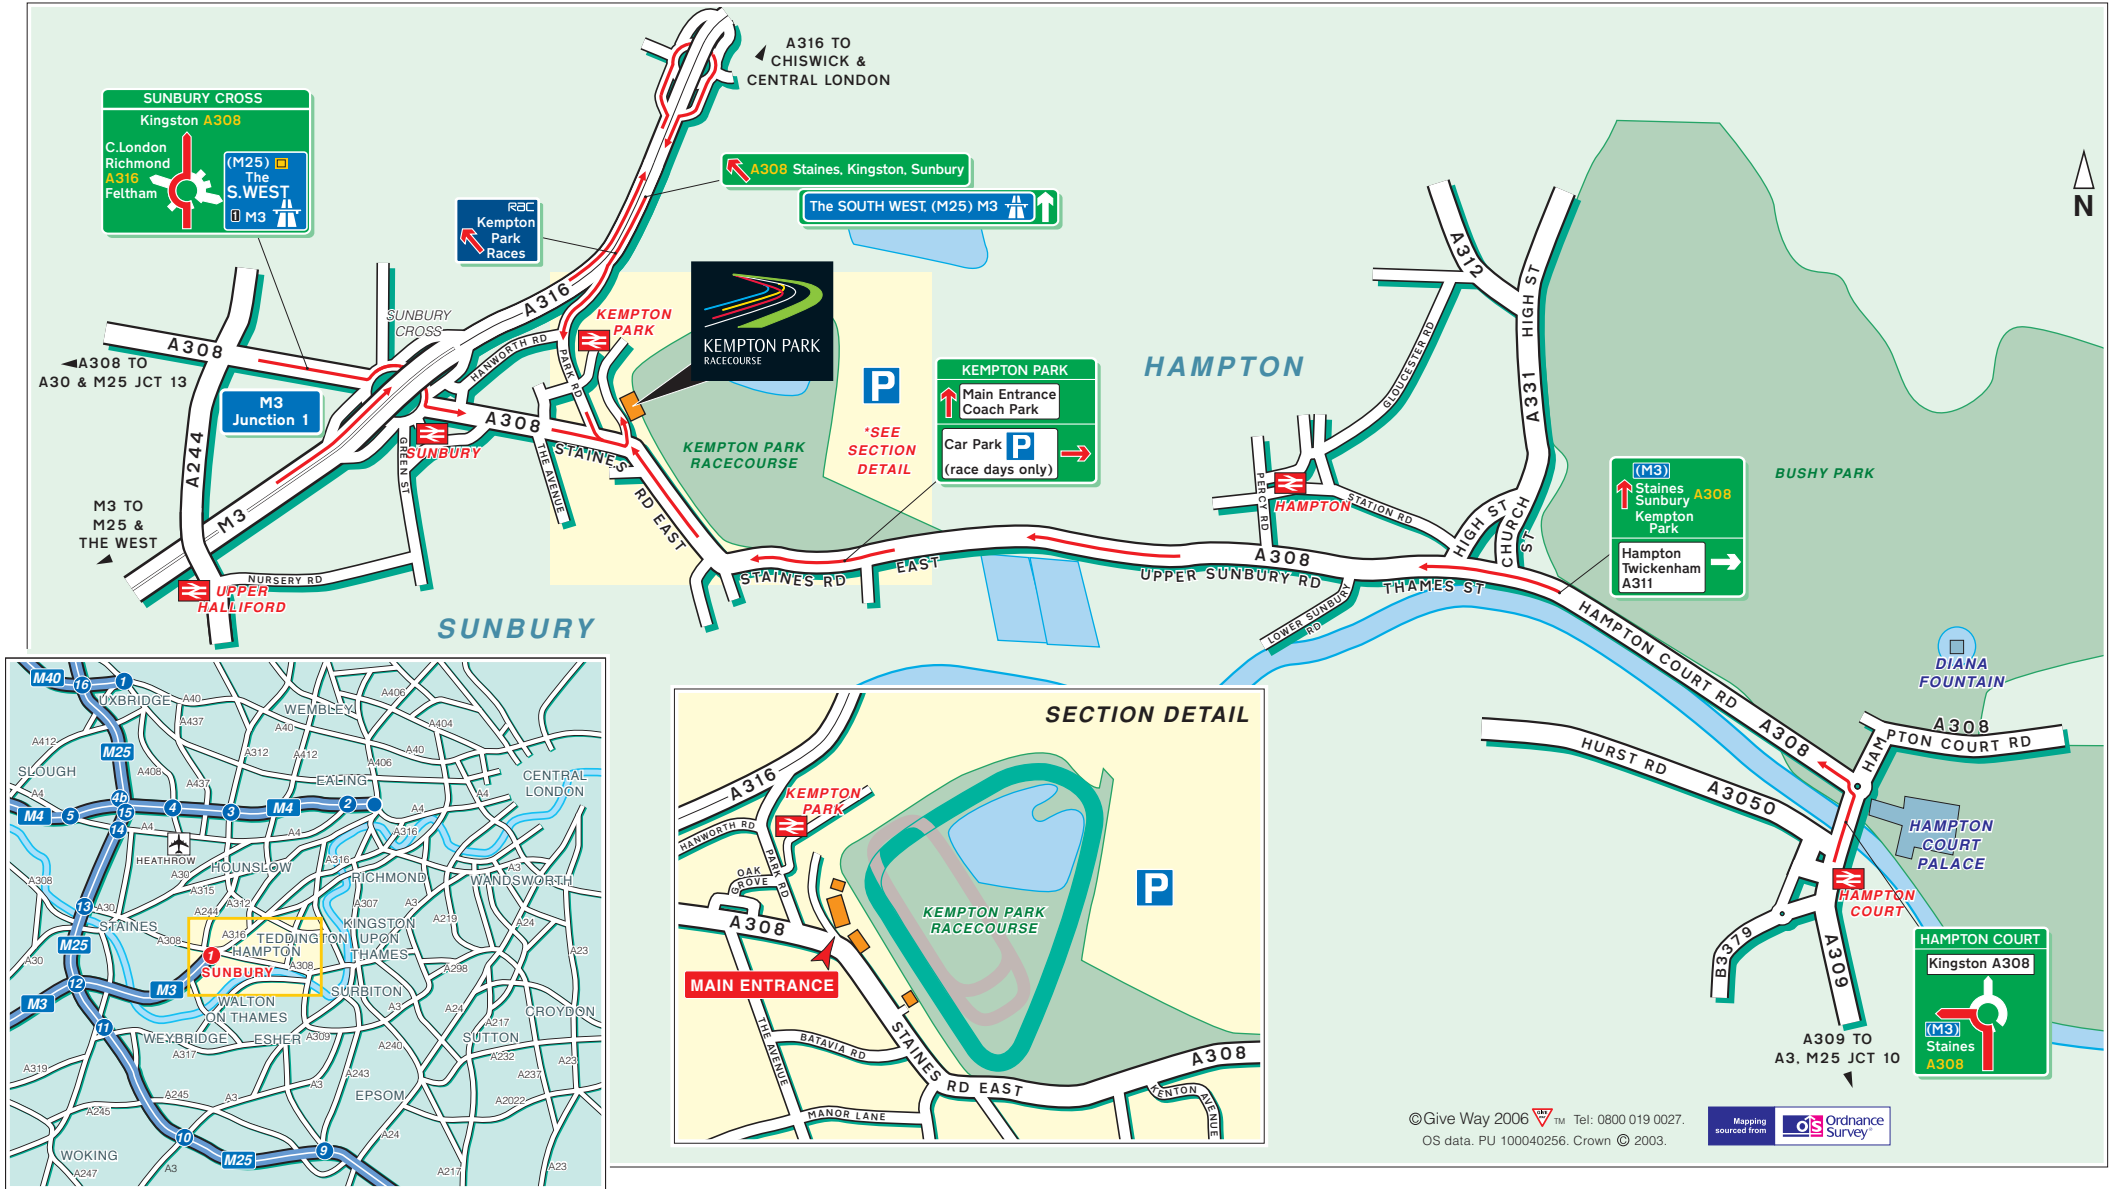

## Public Transport

 By Rail, Kempton Park Station.  
 Connections from London Waterloo on the Shepperton Line (approximately 30 minutes).  
 We are a short walk away.

 Heathrow Airport.  
 Approximately 9 miles from racecourse.

© Give Way 2006. Tel: 0800 019 0027.  
 OS data. PU 100040256. Crown © 2003.